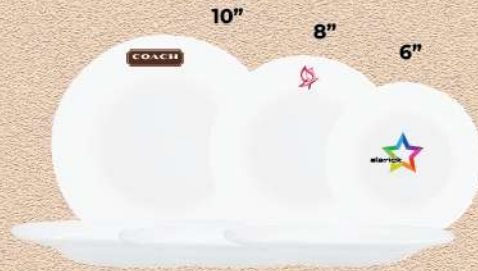

THICK FLAT PLATE (DINNER)